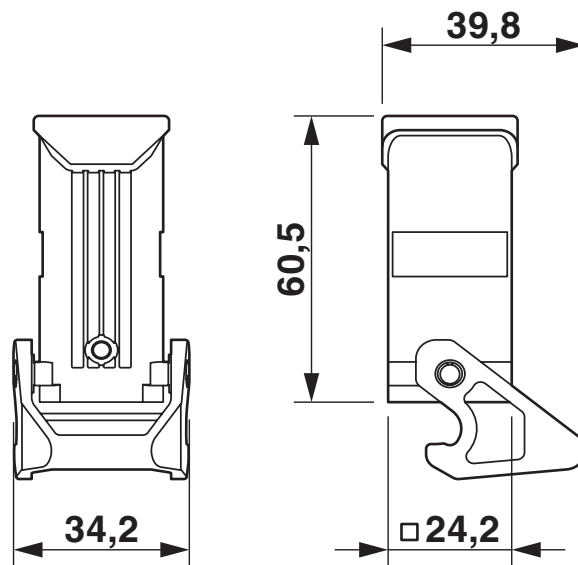

Coupling housings D7, with single locking latch, material: Die-cast aluminum, salt water resistant, cable outlets: 1, straight, 1x M20, height: 60.5 mm, cable gland: none, Standard

Commercial Data

Item number	1419238
Packing unit	1 pc
Minimum order quantity	1 pc
Sales Key	B10
Product Key	BF7APF
Catalog Page	Page 517 (C-2-2019)
GTIN	4055626159713
Weight per Piece (including packing)	39.5 g
Weight per Piece (excluding packing)	39.5 g
Customs tariff number	85389099
Country of origin	CN

Dimensions

Dimensional drawing	
Width	26.5 mm
Height	60.5 mm
Length	26.5 mm

Material specifications

Color	gray aluminum
Flammability rating according to UL 94	V0 (Interlock)
Housing surface material	uncoated
Locking latch material	PA
Impact strength	IK06
Housing material	Die-cast aluminum, salt water resistant

Mechanical properties

Mechanical data

Type of the screw connection	1x M20
Locking type	Latch

Environmental and real-life conditions

Ambient conditions

Housing - HC-STA-D07-CHWS-1TTM20-EL-AL

1419238

<https://www.phoenixcontact.com/us/products/1419238>

Dimensional drawing

Dimensional drawing

1419238

<https://www.phoenixcontact.com/us/products/1419238>

Approvals

DNV

Approval ID: TAE000037S

cUL Recognized